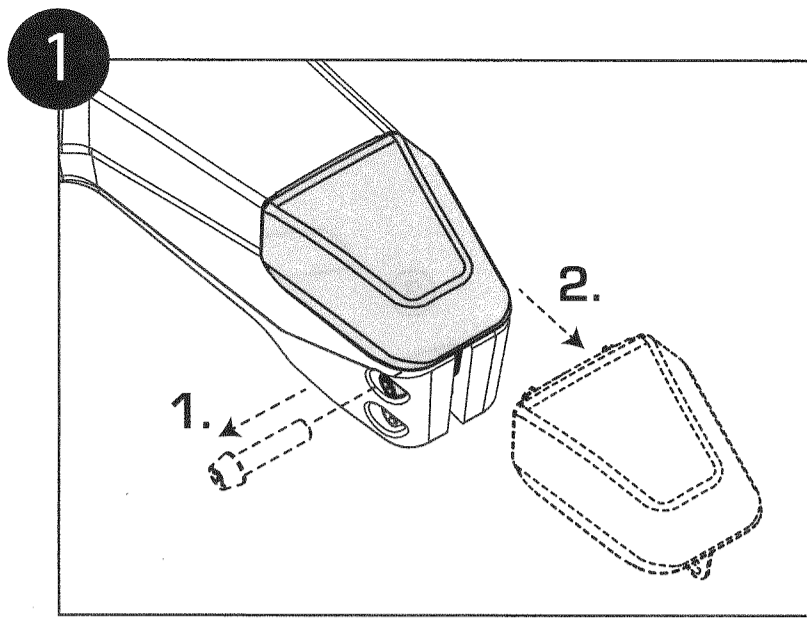

PRO VIBE EVO
HANDLEBAR

PRSI0077B

- | | | |
|-----|----------------------------------|-------------|
| 1. | Carbon handlebar | |
| 2. | Top grip left | [YPRGP0088] |
| 3. | Top grip right | [YPRGP0088] |
| 4. | Top cap | [YPRHA0515] |
| 5. | Steerer bolt | [YPRHA0516] |
| 6. | Bolt cap | [YPRHA0516] |
| 7. | Shim 28.6 - 31.8mm | [YPRHA0518] |
| 8. | Shim 2 degree 28.6 - 31.8mm (2x) | [YPRHA0518] |
| 9. | Barrel nut | [YPRHA0517] |
| 10. | Stem clamp bolt (2x) | [YPRHA0517] |
| 11. | Cable port cover (2x) | [YPRHA0519] |

PRSI0077B - VIBE EVO

1/4

Brake/Shift cable routing

PRSI0077B - VIBE EVO

2/4

WWW.PRO-BIKEGEAR.COM