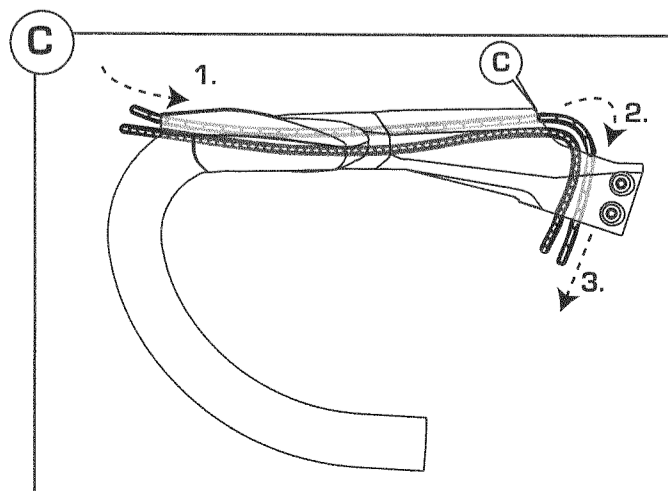

PRO VIBE EVO
HANDLEBAR

PRSI0077B

- | | | |
|-----|----------------------------------|-------------|
| 1. | Carbon handlebar | |
| 2. | Top grip left | [YPRGP0088] |
| 3. | Top grip right | [YPRGP0088] |
| 4. | Top cap | [YPRHA0515] |
| 5. | Steerer bolt | [YPRHA0516] |
| 6. | Bolt cap | [YPRHA0516] |
| 7. | Shim 28.6 - 31.8mm | [YPRHA0518] |
| 8. | Shim 2 degree 28.6 - 31.8mm (2x) | [YPRHA0518] |
| 9. | Barrel nut | [YPRHA0517] |
| 10. | Stem clamp bolt (2x) | [YPRHA0517] |
| 11. | Cable port cover (2x) | [YPRHA0519] |

PRSI0077B - VIBE EVO

1/4

Brake/Shift cable routing

PRSI0077B - VIBE EVO

2/4

WWW.PRO-BIKEGEAR.COM