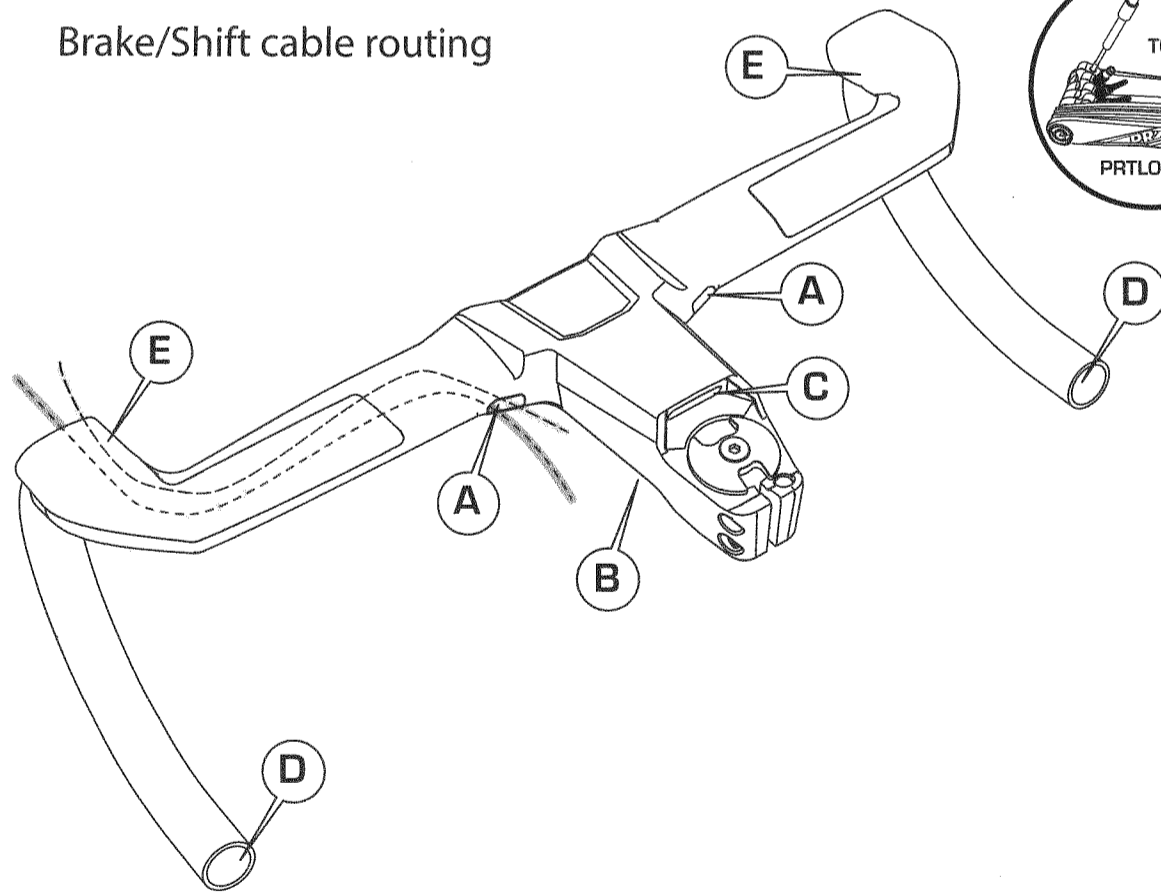

PRO VIBE EVO
HANDLEBAR

PRSI0077B

- | | | |
|-----|----------------------------------|-------------|
| 1. | Carbon handlebar | |
| 2. | Top grip left | [YPRGP0088] |
| 3. | Top grip right | [YPRGP0088] |
| 4. | Top cap | [YPRHA0515] |
| 5. | Steerer bolt | [YPRHA0516] |
| 6. | Bolt cap | [YPRHA0516] |
| 7. | Shim 28.6 - 31.8mm | [YPRHA0518] |
| 8. | Shim 2 degree 28.6 - 31.8mm (2x) | [YPRHA0518] |
| 9. | Barrel nut | [YPRHA0517] |
| 10. | Stem clamp bolt (2x) | [YPRHA0517] |
| 11. | Cable port cover (2x) | [YPRHA0519] |

PRSI0077B - VIBE EVO

1/4

Brake/Shift cable routing

PRSI0077B - VIBE EVO

2/4

WWW.PRO-BIKEGEAR.COM