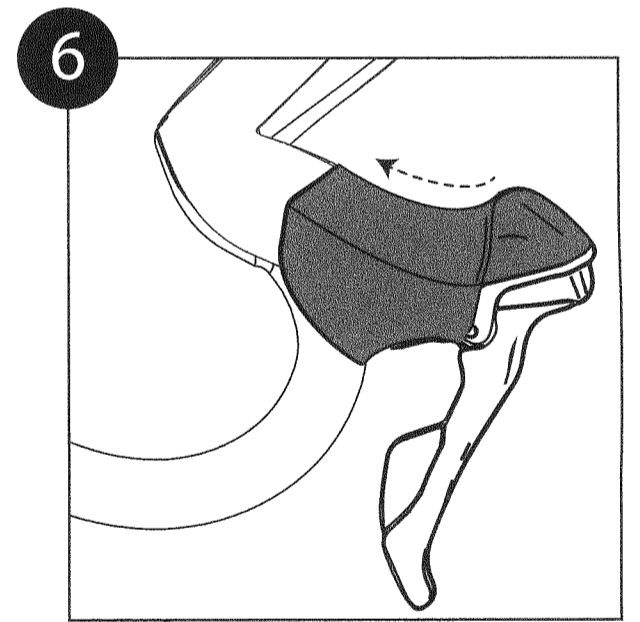

PRO VIBE EVO
HANDLEBAR

PRSI0077B

- | | | |
|-----|----------------------------------|-------------|
| 1. | Carbon handlebar | |
| 2. | Top grip left | [YPRGP0088] |
| 3. | Top grip right | [YPRGP0088] |
| 4. | Top cap | [YPRHA0515] |
| 5. | Steerer bolt | [YPRHA0516] |
| 6. | Bolt cap | [YPRHA0516] |
| 7. | Shim 28.6 - 31.8mm | [YPRHA0518] |
| 8. | Shim 2 degree 28.6 - 31.8mm (2x) | [YPRHA0518] |
| 9. | Barrel nut | [YPRHA0517] |
| 10. | Stem clamp bolt (2x) | [YPRHA0517] |
| 11. | Cable port cover (2x) | [YPRHA0519] |

PRSI0077B - VIBE EVO

1/4

Brake/Shift cable routing

PRSI0077B - VIBE EVO

2/4

WWW.PRO-BIKEGEAR.COM