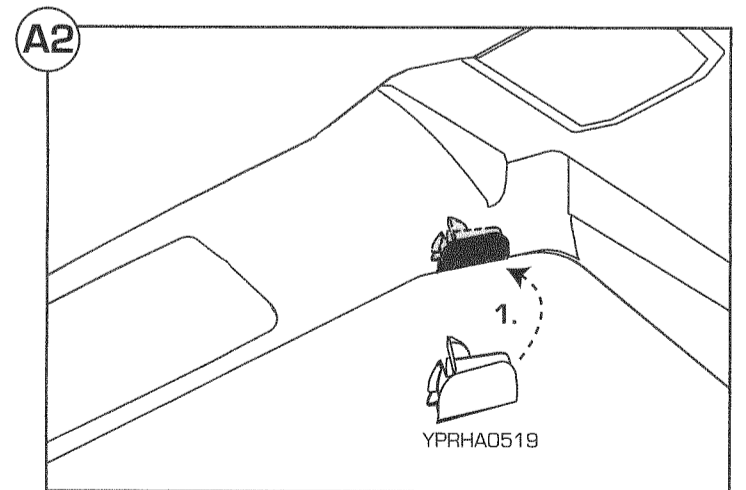

PRO VIBE EVO
HANDLEBAR

PRSI0077B

- | | | |
|-----|----------------------------------|-------------|
| 1. | Carbon handlebar | |
| 2. | Top grip left | [YPRGP0088] |
| 3. | Top grip right | [YPRGP0088] |
| 4. | Top cap | [YPRHA0515] |
| 5. | Steerer bolt | [YPRHA0516] |
| 6. | Bolt cap | [YPRHA0516] |
| 7. | Shim 28.6 - 31.8mm | [YPRHA0518] |
| 8. | Shim 2 degree 28.6 - 31.8mm (2x) | [YPRHA0518] |
| 9. | Barrel nut | [YPRHA0517] |
| 10. | Stem clamp bolt (2x) | [YPRHA0517] |
| 11. | Cable port cover (2x) | [YPRHA0519] |

PRSI0077B - VIBE EVO

1/4

Brake/Shift cable routing

PRSI0077B - VIBE EVO

2/4

WWW.PRO-BIKEGEAR.COM