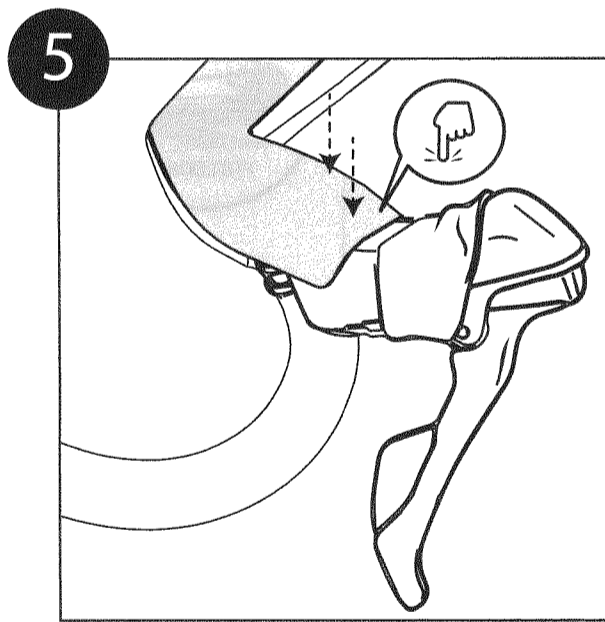

PRO VIBE EVO
HANDLEBAR

PRSI0077B

- | | | |
|-----|----------------------------------|-------------|
| 1. | Carbon handlebar | |
| 2. | Top grip left | [YPRGP0088] |
| 3. | Top grip right | [YPRGP0088] |
| 4. | Top cap | [YPRHA0515] |
| 5. | Steerer bolt | [YPRHA0516] |
| 6. | Bolt cap | [YPRHA0516] |
| 7. | Shim 28.6 - 31.8mm | [YPRHA0518] |
| 8. | Shim 2 degree 28.6 - 31.8mm (2x) | [YPRHA0518] |
| 9. | Barrel nut | [YPRHA0517] |
| 10. | Stem clamp bolt (2x) | [YPRHA0517] |
| 11. | Cable port cover (2x) | [YPRHA0519] |

PRSI0077B - VIBE EVO

1/4

Brake/Shift cable routing

PRSI0077B - VIBE EVO

2/4

WWW.PRO-BIKEGEAR.COM