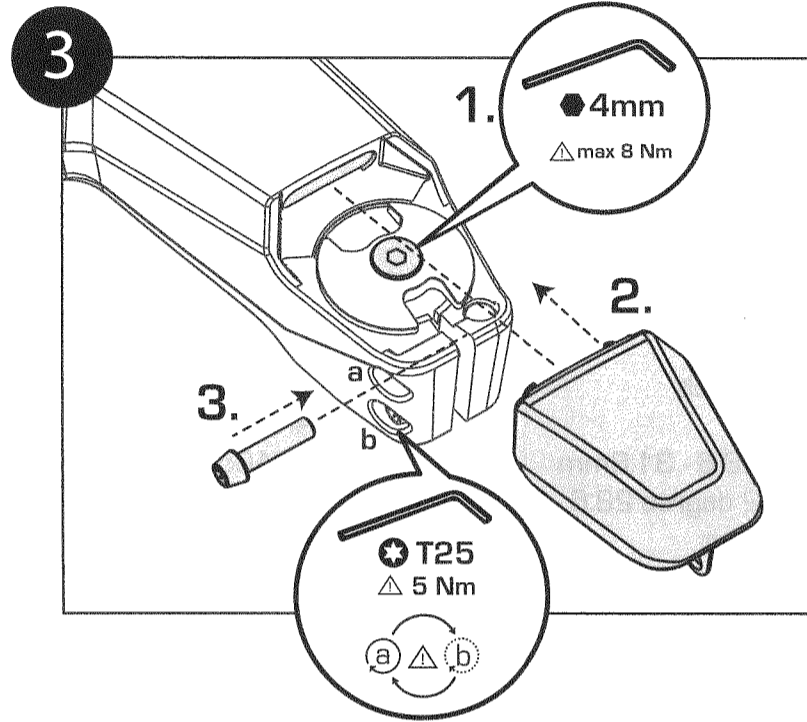

PRO VIBE EVO
HANDLEBAR

PRSI0077B

- | | | |
|-----|----------------------------------|-------------|
| 1. | Carbon handlebar | |
| 2. | Top grip left | [YPRGP0088] |
| 3. | Top grip right | [YPRGP0088] |
| 4. | Top cap | [YPRHA0515] |
| 5. | Steerer bolt | [YPRHA0516] |
| 6. | Bolt cap | [YPRHA0516] |
| 7. | Shim 28.6 - 31.8mm | [YPRHA0518] |
| 8. | Shim 2 degree 28.6 - 31.8mm (2x) | [YPRHA0518] |
| 9. | Barrel nut | [YPRHA0517] |
| 10. | Stem clamp bolt (2x) | [YPRHA0517] |
| 11. | Cable port cover (2x) | [YPRHA0519] |

PRSI0077B - VIBE EVO

1/4

Brake/Shift cable routing

PRSI0077B - VIBE EVO

2/4

WWW.PRO-BIKEGEAR.COM