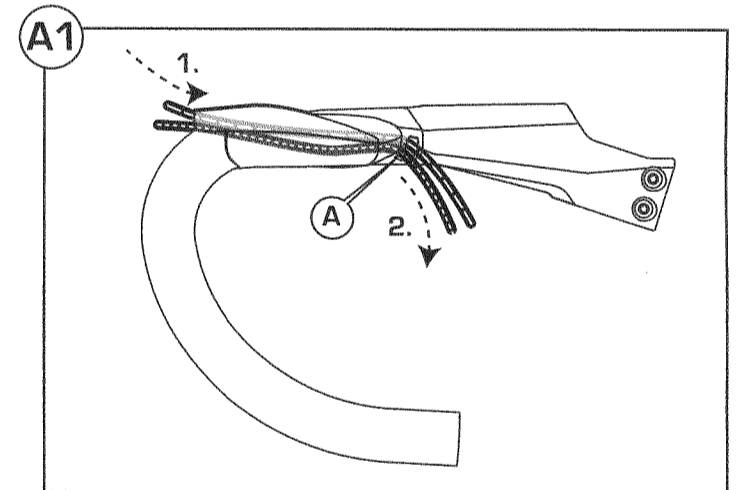

PRO VIBE EVO
HANDLEBAR

PRSI0077B

- | | | |
|-----|----------------------------------|-------------|
| 1. | Carbon handlebar | |
| 2. | Top grip left | [YPRGP0088] |
| 3. | Top grip right | [YPRGP0088] |
| 4. | Top cap | [YPRHA0515] |
| 5. | Steerer bolt | [YPRHA0516] |
| 6. | Bolt cap | [YPRHA0516] |
| 7. | Shim 28.6 - 31.8mm | [YPRHA0518] |
| 8. | Shim 2 degree 28.6 - 31.8mm (2x) | [YPRHA0518] |
| 9. | Barrel nut | [YPRHA0517] |
| 10. | Stem clamp bolt (2x) | [YPRHA0517] |
| 11. | Cable port cover (2x) | [YPRHA0519] |

PRSI0077B - VIBE EVO

1/4

Brake/Shift cable routing

PRSI0077B - VIBE EVO

2/4

WWW.PRO-BIKEGEAR.COM