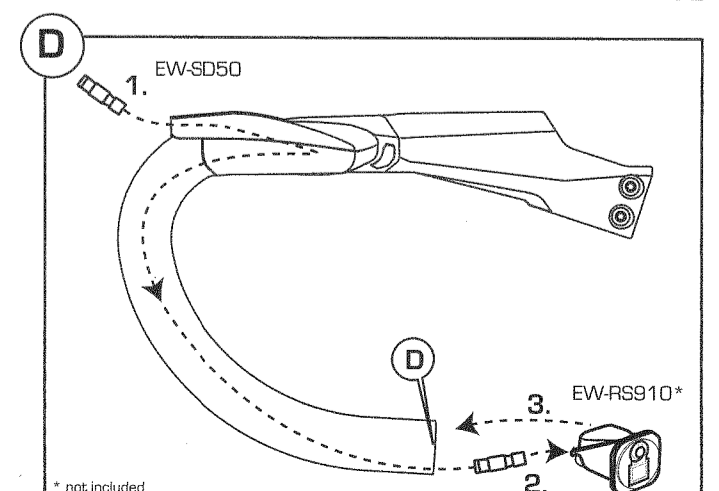

PRO VIBE EVO
HANDLEBAR

PRSI0077B

- | | | |
|-----|----------------------------------|-------------|
| 1. | Carbon handlebar | |
| 2. | Top grip left | [YPRGP0088] |
| 3. | Top grip right | [YPRGP0088] |
| 4. | Top cap | [YPRHA0515] |
| 5. | Steerer bolt | [YPRHA0516] |
| 6. | Bolt cap | [YPRHA0516] |
| 7. | Shim 28.6 - 31.8mm | [YPRHA0518] |
| 8. | Shim 2 degree 28.6 - 31.8mm (2x) | [YPRHA0518] |
| 9. | Barrel nut | [YPRHA0517] |
| 10. | Stem clamp bolt (2x) | [YPRHA0517] |
| 11. | Cable port cover (2x) | [YPRHA0519] |

PRSI0077B - VIBE EVO

1/4

Brake/Shift cable routing

PRSI0077B - VIBE EVO

2/4

WWW.PRO-BIKEGEAR.COM