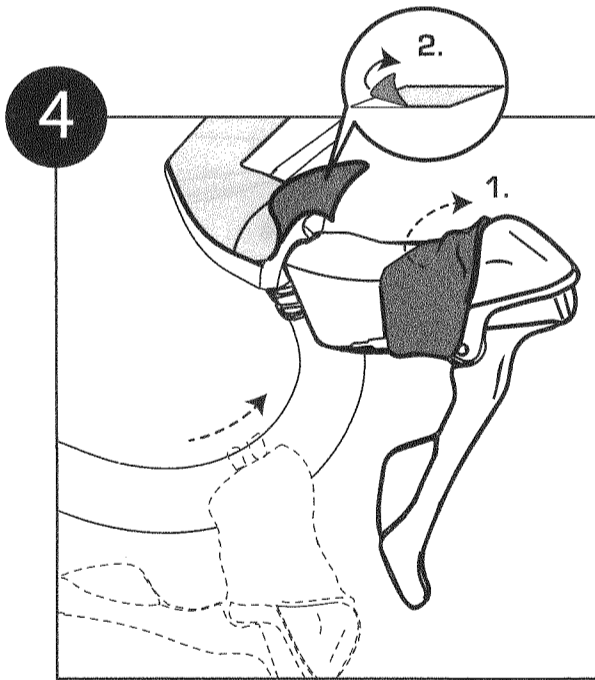

PRO VIBE EVO
HANDLEBAR

PRSI0077B

- | | | |
|-----|----------------------------------|-------------|
| 1. | Carbon handlebar | |
| 2. | Top grip left | [YPRGP0088] |
| 3. | Top grip right | [YPRGP0088] |
| 4. | Top cap | [YPRHA0515] |
| 5. | Steerer bolt | [YPRHA0516] |
| 6. | Bolt cap | [YPRHA0516] |
| 7. | Shim 28.6 - 31.8mm | [YPRHA0518] |
| 8. | Shim 2 degree 28.6 - 31.8mm (2x) | [YPRHA0518] |
| 9. | Barrel nut | [YPRHA0517] |
| 10. | Stem clamp bolt (2x) | [YPRHA0517] |
| 11. | Cable port cover (2x) | [YPRHA0519] |

PRSI0077B - VIBE EVO

1/4

Brake/Shift cable routing

PRSI0077B - VIBE EVO

2/4

WWW.PRO-BIKEGEAR.COM