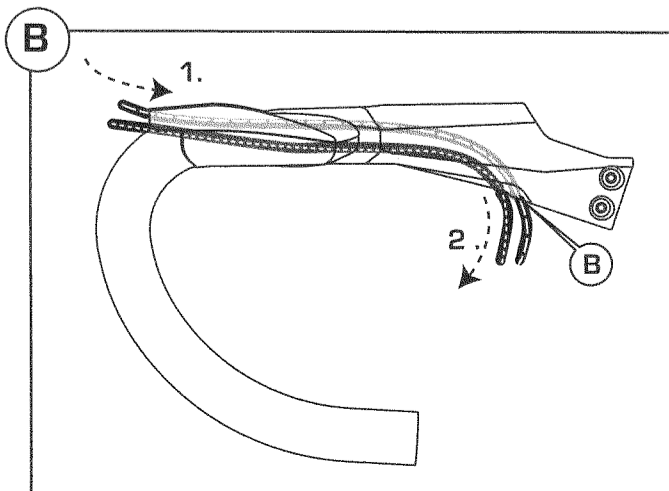

PRO VIBE EVO
HANDLEBAR

PRSI0077B

- | | | |
|-----|----------------------------------|-------------|
| 1. | Carbon handlebar | |
| 2. | Top grip left | [YPRGP0088] |
| 3. | Top grip right | [YPRGP0088] |
| 4. | Top cap | [YPRHA0515] |
| 5. | Steerer bolt | [YPRHA0516] |
| 6. | Bolt cap | [YPRHA0516] |
| 7. | Shim 28.6 - 31.8mm | [YPRHA0518] |
| 8. | Shim 2 degree 28.6 - 31.8mm (2x) | [YPRHA0518] |
| 9. | Barrel nut | [YPRHA0517] |
| 10. | Stem clamp bolt (2x) | [YPRHA0517] |
| 11. | Cable port cover (2x) | [YPRHA0519] |

PRSI0077B - VIBE EVO

1/4

Brake/Shift cable routing

PRSI0077B - VIBE EVO

2/4

WWW.PRO-BIKEGEAR.COM