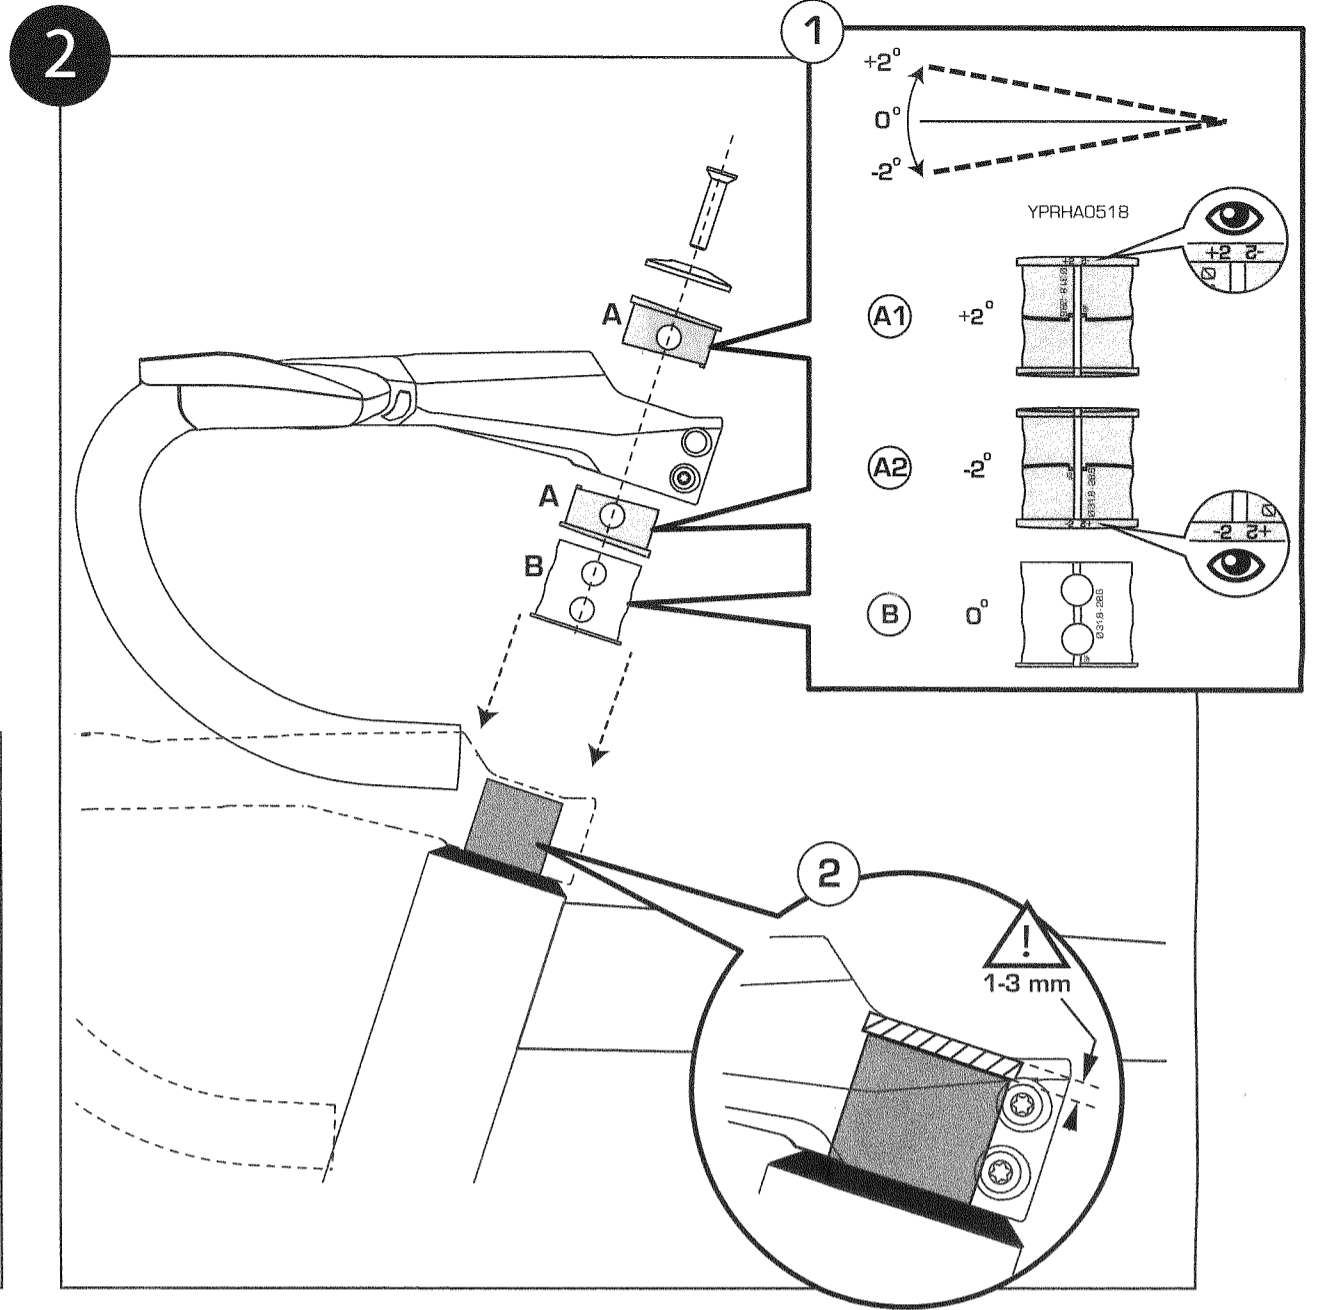

PRO VIBE EVO
HANDLEBAR

PRSI0077B

- | | | |
|-----|----------------------------------|-------------|
| 1. | Carbon handlebar | |
| 2. | Top grip left | [YPRGP0088] |
| 3. | Top grip right | [YPRGP0088] |
| 4. | Top cap | [YPRHA0515] |
| 5. | Steerer bolt | [YPRHA0516] |
| 6. | Bolt cap | [YPRHA0516] |
| 7. | Shim 28.6 - 31.8mm | [YPRHA0518] |
| 8. | Shim 2 degree 28.6 - 31.8mm (2x) | [YPRHA0518] |
| 9. | Barrel nut | [YPRHA0517] |
| 10. | Stem clamp bolt (2x) | [YPRHA0517] |
| 11. | Cable port cover (2x) | [YPRHA0519] |

PRSI0077B - VIBE EVO

1/4

Brake/Shift cable routing

PRSI0077B - VIBE EVO

2/4

WWW.PRO-BIKEGEAR.COM