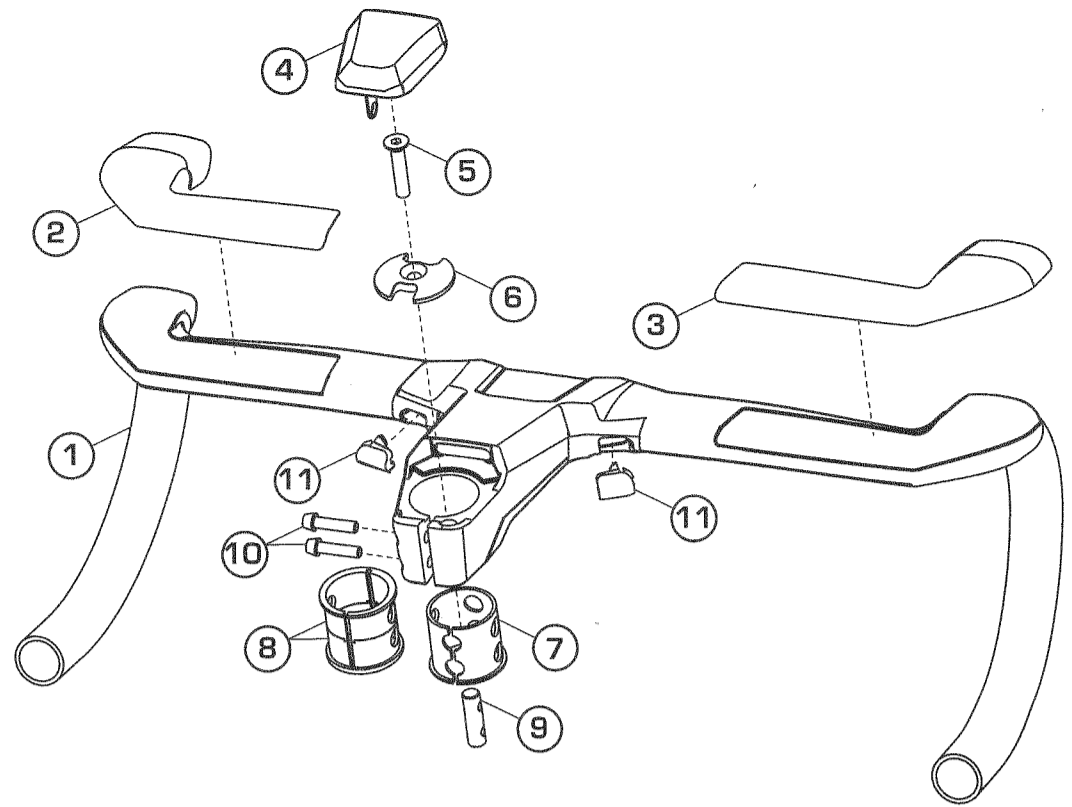

PRO VIBE EVO
HANDLEBAR

PRSI0077B

- | | | |
|-----|----------------------------------|-------------|
| 1. | Carbon handlebar | |
| 2. | Top grip left | [YPRGP0088] |
| 3. | Top grip right | [YPRGP0088] |
| 4. | Top cap | [YPRHA0515] |
| 5. | Steerer bolt | [YPRHA0516] |
| 6. | Bolt cap | [YPRHA0516] |
| 7. | Shim 28.6 - 31.8mm | [YPRHA0518] |
| 8. | Shim 2 degree 28.6 - 31.8mm (2x) | [YPRHA0518] |
| 9. | Barrel nut | [YPRHA0517] |
| 10. | Stem clamp bolt (2x) | [YPRHA0517] |
| 11. | Cable port cover (2x) | [YPRHA0519] |

PRSI0077B - VIBE EVO

1/4

Brake/Shift cable routing

PRSI0077B - VIBE EVO

2/4

WWW.PRO-BIKEGEAR.COM